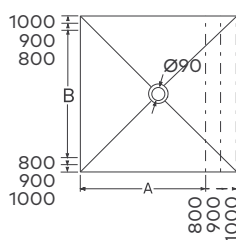

Forma Shape

Base de duche em resina com 25mm de espessura. Acabamento liso. Antiderrapante. Válvula de descarga sifonada 90mm incluída.

Resin shower tray with 25mm thickness. Type finish flat. Antiskid. Includes siphoned 90mm wastepipe.

Acabamento Finishing

Dimensões Standard Dimensions Standard

Quadrada Square	Retangular Rectangular
700x700	900x750
750x750	1000x700
800x800	1000x750
900x900	1000x800
1000x1000	1100x700
1800x800	1100x750
	1100x800
	1200x700
	1200x750
	1200x800
	1300x700
	1300x750
	1300x800
	1400x700
	1400x750
	1400x800
	1500x700
	1500x750
	1500x800
	1600x700
	1600x750
	1600x800
	1700x700
	1700x750
	1700x800
	1800x800