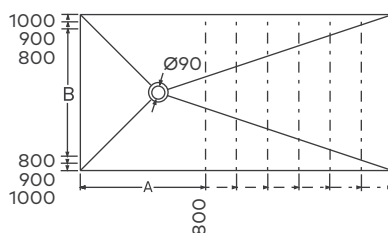

Forma Shape

Base de duche em resina com 25mm de espessura. Acabamento liso. Antiderrapante. Válvula de descarga sifonada 90mm incluída.

Resin shower tray with 25mm thickness. Type finish flat. Antiskid. Includes siphoned 90mm wastepipe.

Acabamento Finishing

Dimensões Standard Dimensions Standard

Quadrada Square	Retangular Rectangular
700x700	900x750
750x750	1000x700
800x800	1000x750
900x900	1000x800
1000x1000	1100x700
1800x800	1100x750
	1100x800
	1200x700
	1200x750
	1200x800
	1300x700
	1300x750
	1300x800
	1400x700
	1400x750
	1400x800
	1500x700
	1500x750
	1500x800
	1600x700
	1600x750
	1600x800
	1700x700
	1700x750
	1700x800
	1800x800